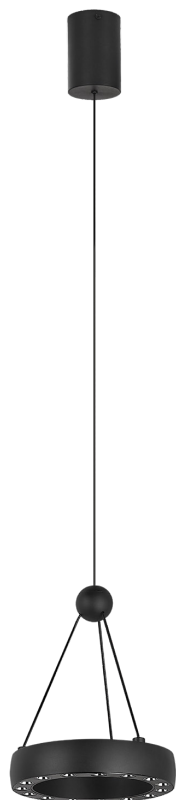

SPECTRA.

SCRATCH

Available colors:

Beam angle: Down 24° / Up 110°

Location: Interior

Manufacturer:

Wattage: 17W

Materials: Aluminum

Led Color: 3000K°

Product Dimension: $\Phi 176 \times 2135$ mm

IP Code: 20

Fixation: Pendant

CRI : 90

Lumen Output: 1530LM

Input: 220-240V 50/60 Hz

DIMENSION DRAW: