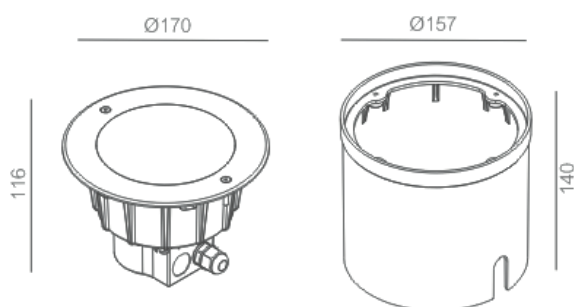

VEGA

Available colors:	●
Beam angle:	20°
Location:	Exterior
Manufacturer:	FLUA
Wattage:	12,3W
Materials:	Aluminum
Led Color:	3000K / 4000K / 6500K
Product Dimension:	Ø170*116mm
IP Code:	67
Fixation:	Recessed
CRI :	80
Lumen Output:	1425LM
Input:	220-240V 50/60 Hz

DIMENSION DRAW:

Unit: mm

CONTACT:

WWW.SPECTRADESIGNCENTER.TN

PHONE: 71 181 020

EMAIL: info@spectra.tn

RUE OMAR ELKHAYEM Z.I KRAM TUNIS

Tunis, Tunisia